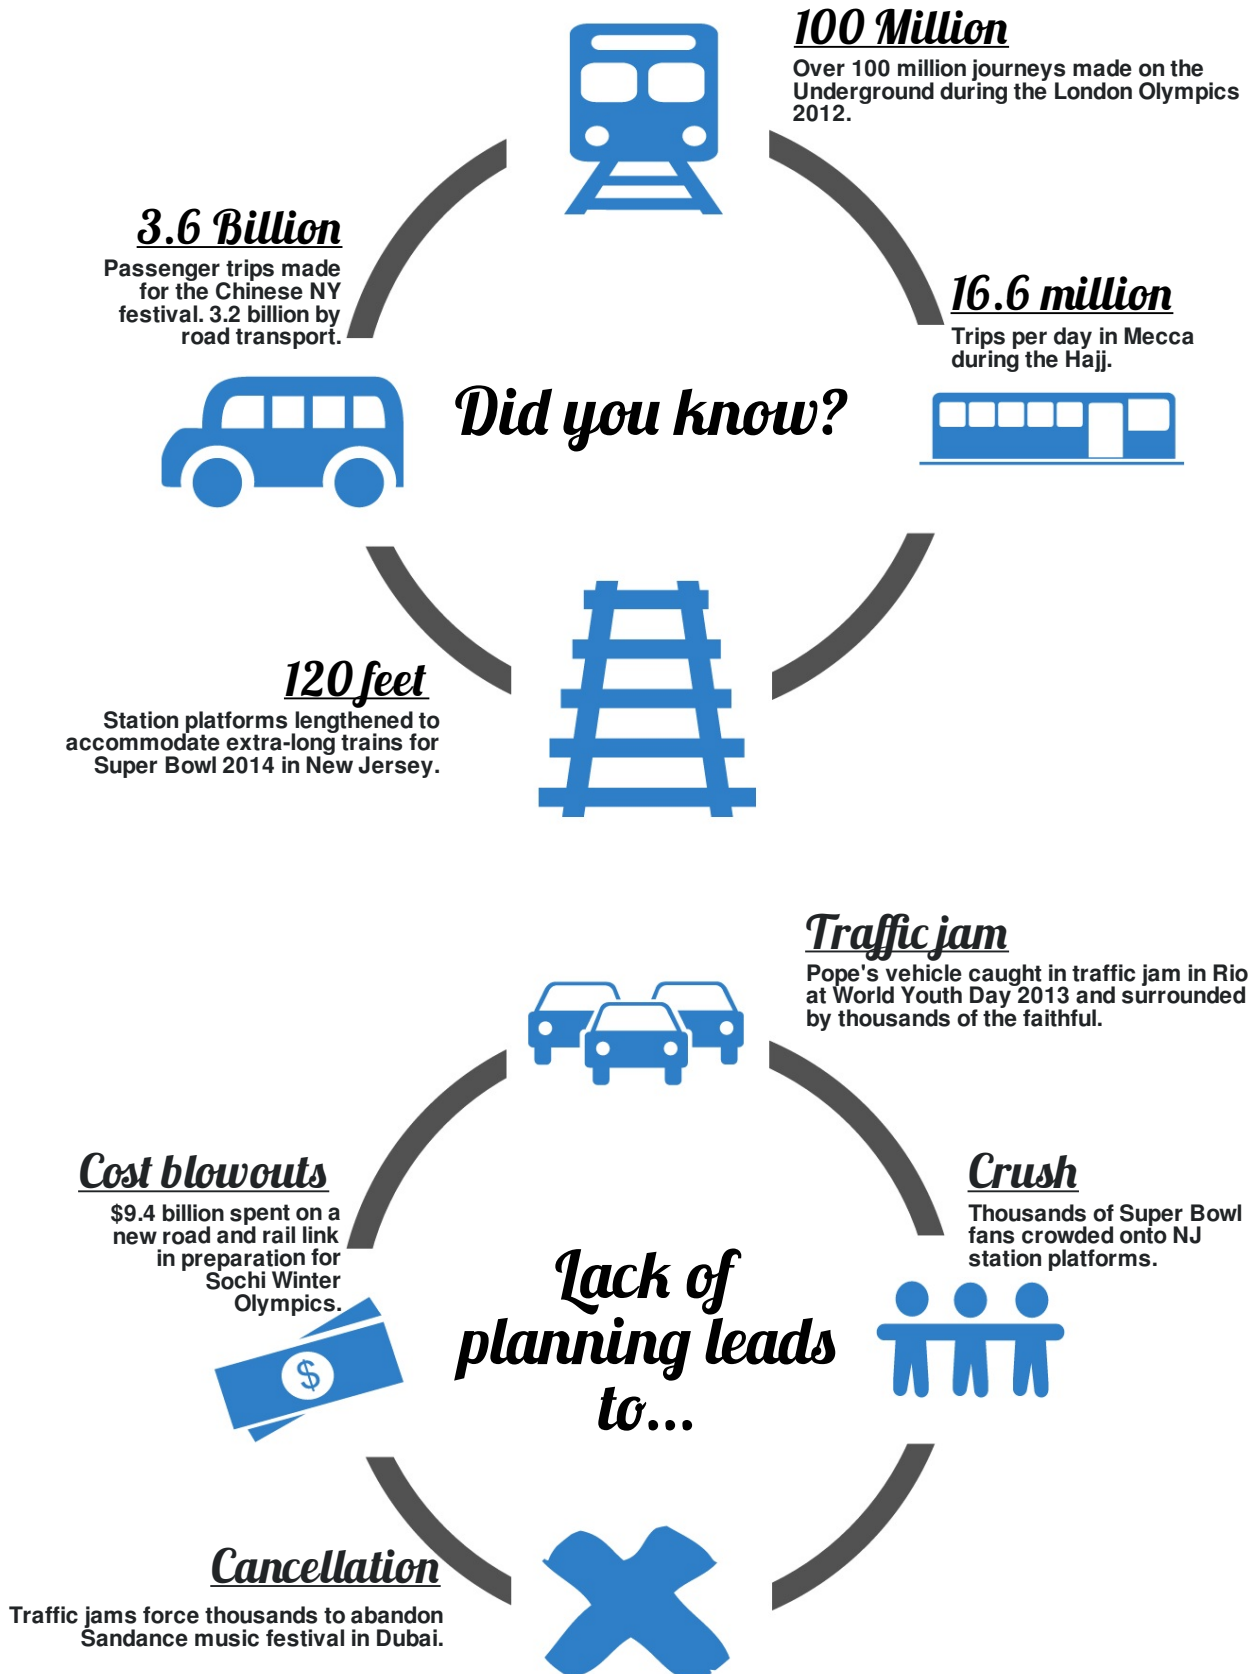

Transport management for planned special events

Click headings for more information

A Hot Topic by

Tranzinfo

The Australian and New Zealand network of transport libraries

Navigate your way

Guides and codes of practice

Guides, handbooks and codes of practice are a good place to start.

Smart use of ITS

Use of ITS is increasingly popular and effective.

Parking

Parking planning is an important part of transport management at special events.

Legacy planning

Special events are an ideal time to plan ahead for the future.